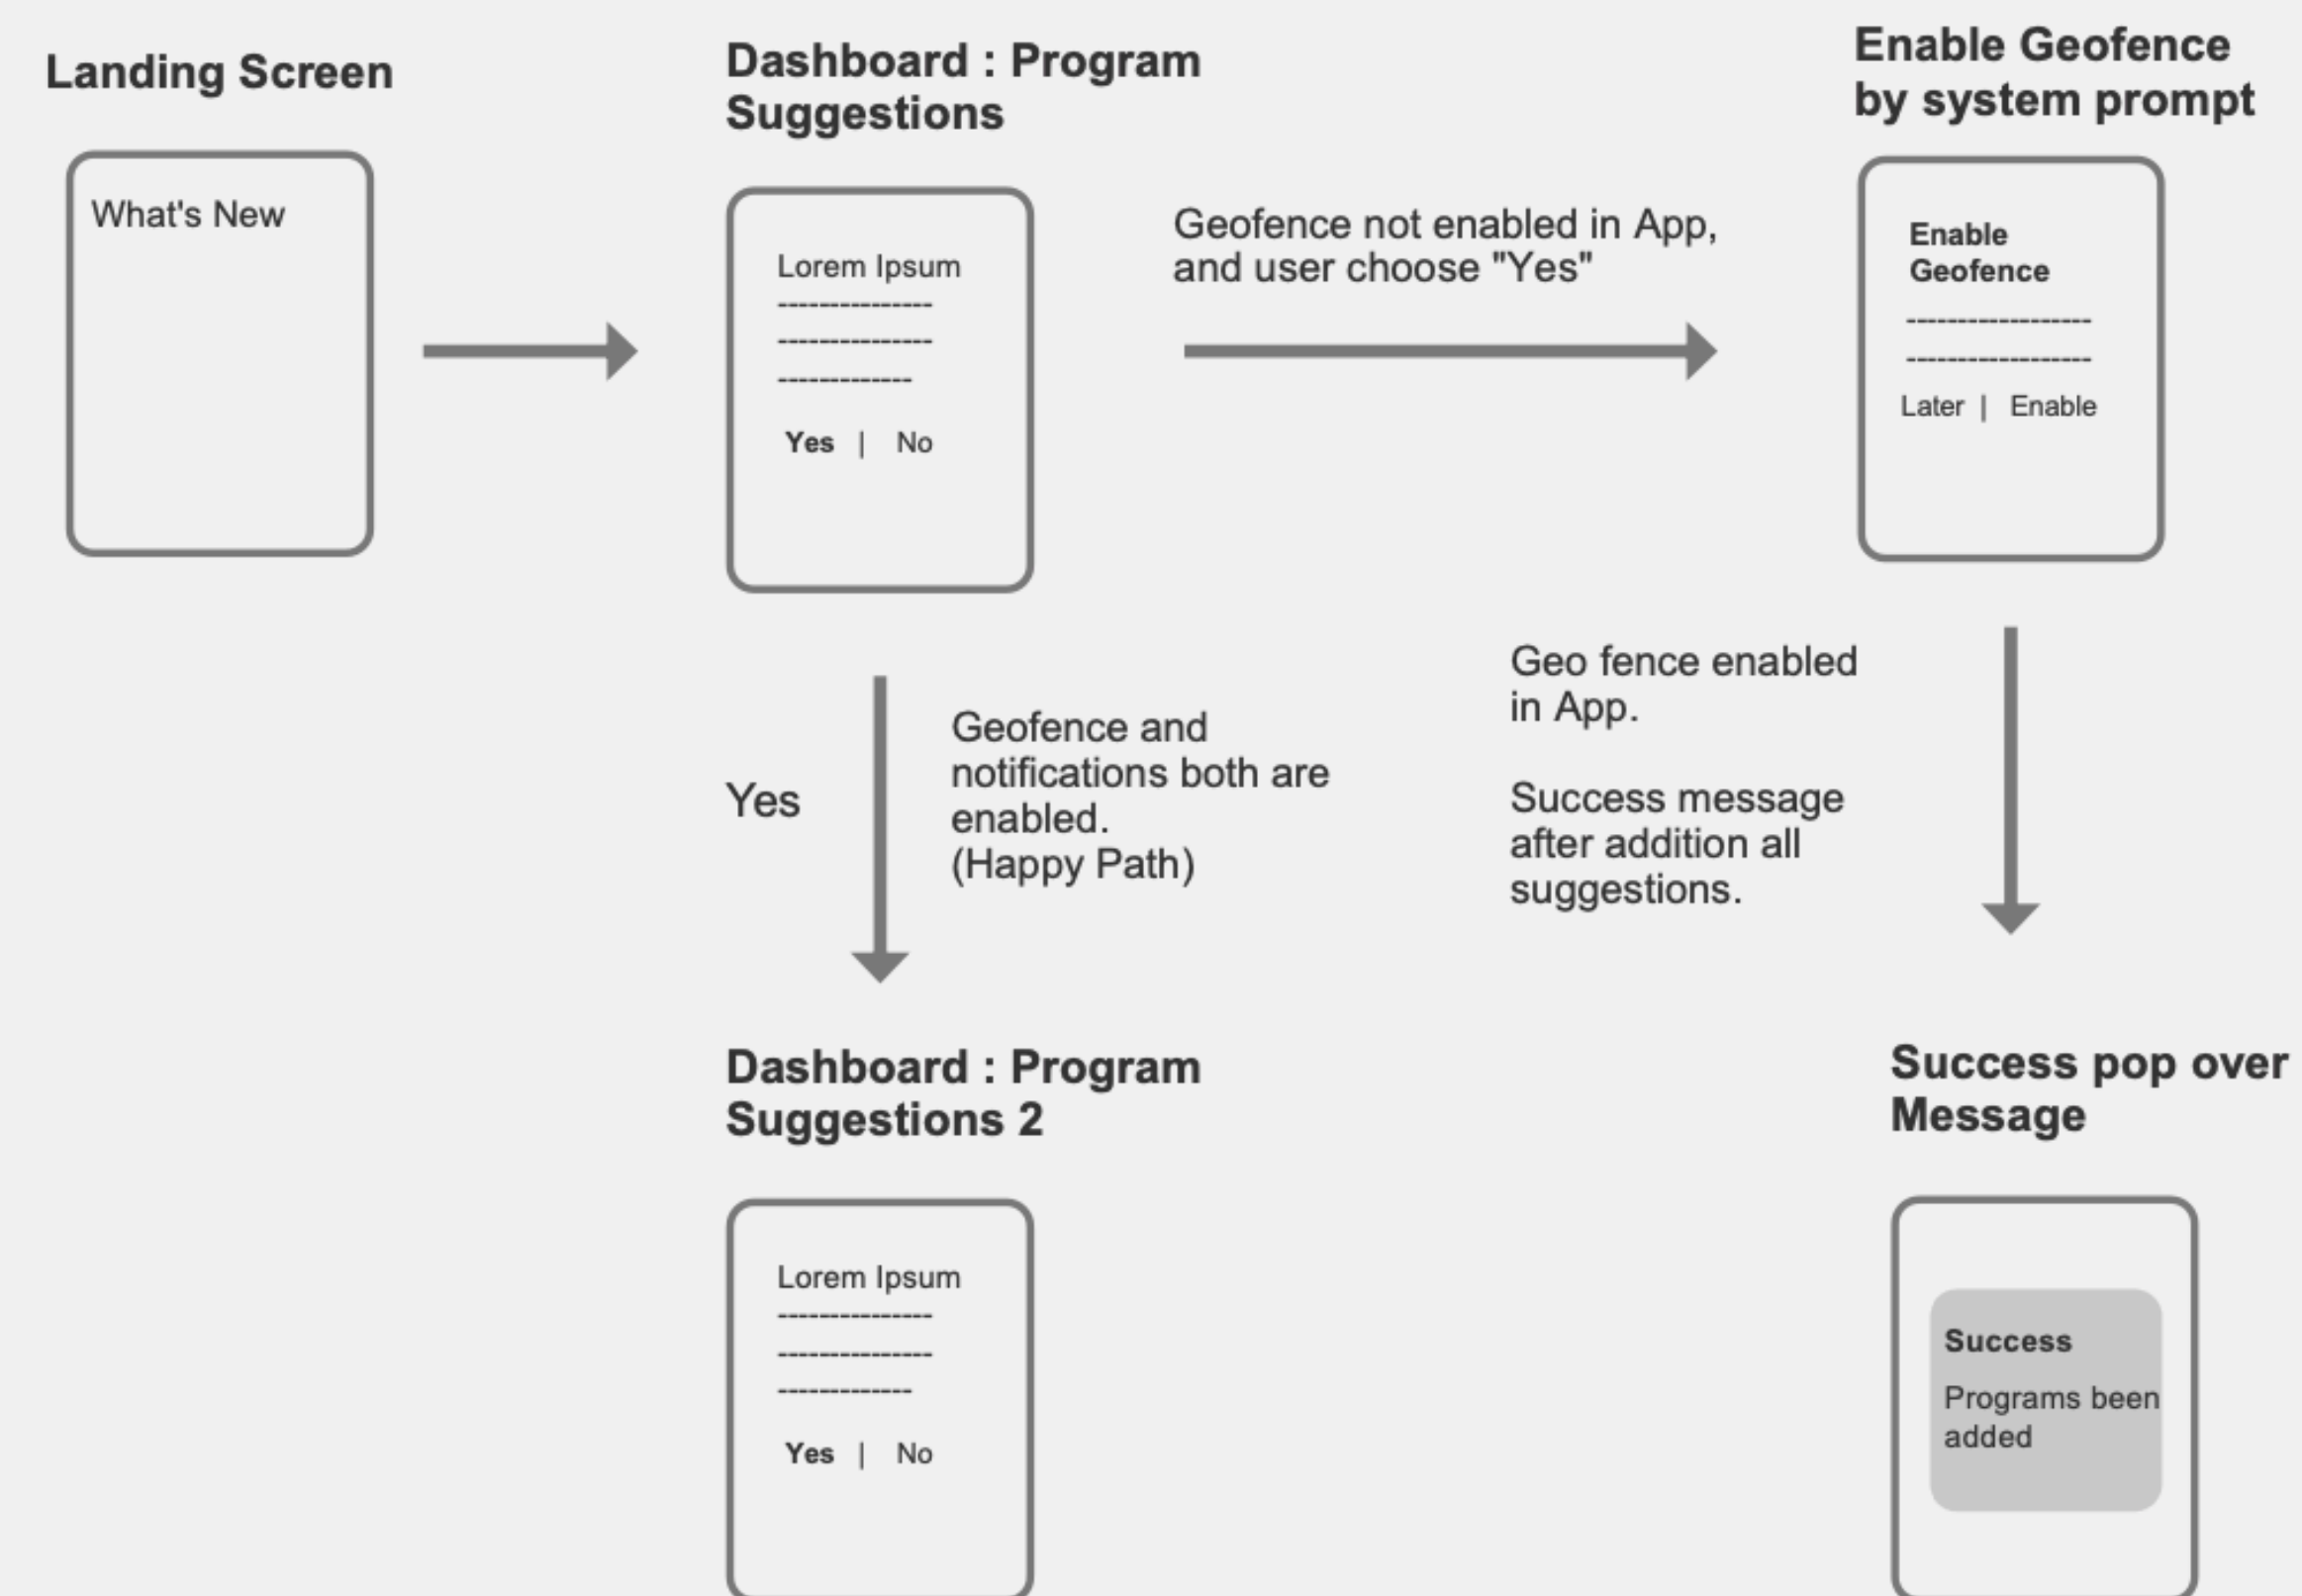

Digital Life - Geolocation

Workflow (Geofence Suggestion : Enable geofence by two ways (option 01 & option 02))

Path 01

Geofence Suggestion > System Prompt for geofence & notifications enable

Path 02

System Settings > Geofence Toggle